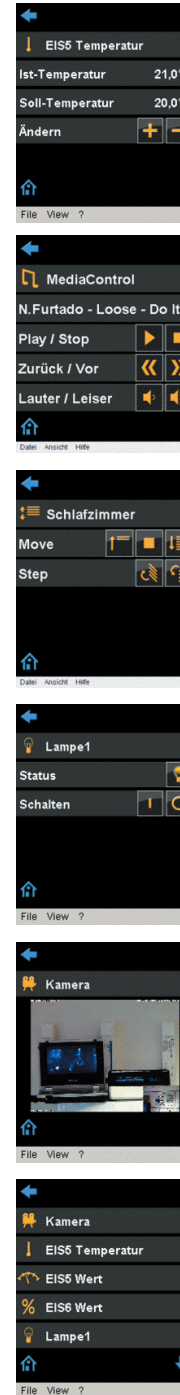

HomeInformationCenter

PDA
MCE
iPhone

HomeInformationCenter is the visualization of the eibPorts for the PDA, MCE (Media centre edition) and the iPhone. The HIC connects you with the complete functionality of the EIB/KNX. With your PDA, television or mobile telephone you operate and steer light, heating, Venetian blind and the music-/ DVD account comfortably, openly and cheaply.

Performance range:

Room temperature display
with debit and actual value as well as debit value change.

Media control
play, stop, loud, quiet and info line with artist, album and title, play lists

Venetian blind
move and step orders to the control of Venetian blind, shutters and awnings