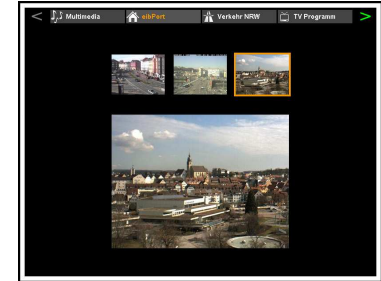

The *HomeInformationTerminal* (HIT) is the information center of your home. Here you can use your Home automation system and control your multi-room audio system (UPnP). It is possible to integrate links to webpages or camera-streams. All this is accessible through a high quality graphical user interface with good ease of use.

By using the RSS-Feed extension you have an overview about current News and you can jump to a complete article just with one click.

No matter if you use a touch display, a laptop or an ultra mobile PC (UMPC) on the sofa in every case you have a quick survey of all the information you need.

Have a look at the traffic report or the weather forecast in the morning before you go to work. Information without starting the PC.

You can create simple menu items or submenus for the navigation bar. Every item can be customized in the look and assigned to many functions. It is possible to create your own and individual information central.

The *HomeInformationTerminal* uses the technology of the installed internet browser. So you can integrate all the websites which are using modern web-technologies like Flash, JavaScript, Ajax etc. The eibPort visualization as well as our multimedia solution is integrated natively. This means you have no delay or refresh time when switching between different pages.

In the *HomeInformationTerminal* you keep the liberties of your internet browser. With an on-screen keyboard HIT is able to browse custom internet pages which have not been preconfigured.

Plug It All Together

Cameras