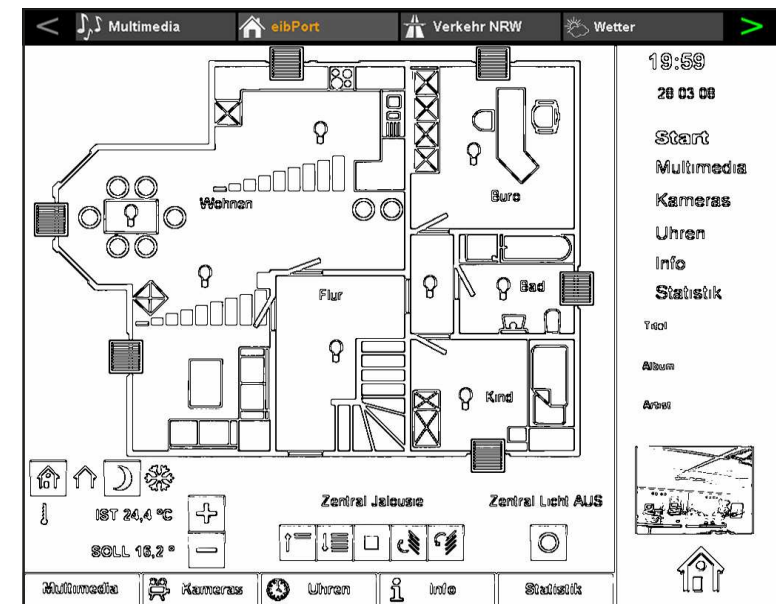

HomeInformationTerminal

Information 4 You

Information at a glance