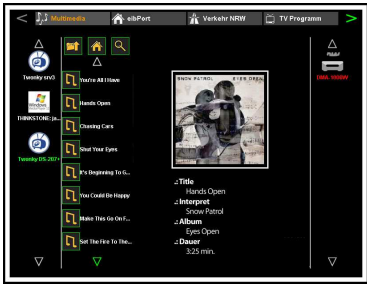

Multimedia (UPnP)