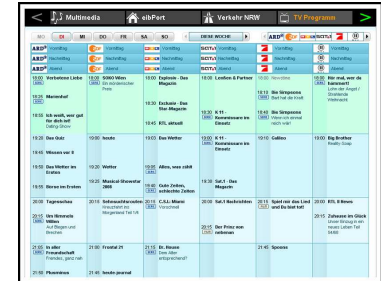

You can create simple menu items or submenus for the navigation bar. Every item can be customized in the look and assigned to many functions. It is possible to create your own and individual information central.

The *HomeInformationTerminal* uses the technology of the installed internet browser. So you can integrate all the websites which are using modern web-technologies like Flash, JavaScript, Ajax etc. The eibPort visualization as well as our multimedia solution is integrated natively. This means you have no delay or refresh time when switching between different pages.

In the *HomeInformationTerminal* you keep the liberties of your internet browser. With an on-screen keyboard HIT is able to browse custom internet pages which have not been preconfigured.

Plug It All Together

TV Program