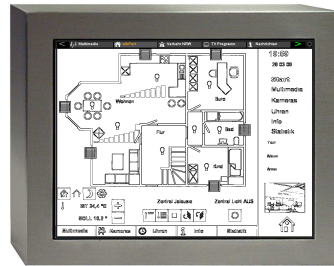

## Information at a glance

**Multimedia (UPnP)**

**Visualization**

**Weather**

**Traffic report**

The *HomeInformationTerminal* (HIT) is the information center of your home. Here you can use your Home automation system and control your multi-room audio system (UPnP). It is possible to integrate links to webpages or camera-streams. All this is accessible through a high quality graphical user interface with good ease of use.

Have a look at the traffic report or the weather forecast in the morning before you go to work. Information without starting the PC.

You can create simple menu items or submenus for the navigation bar. Every item can be customized in the look and assigned to many functions. It is possible to create your own and individual information central.