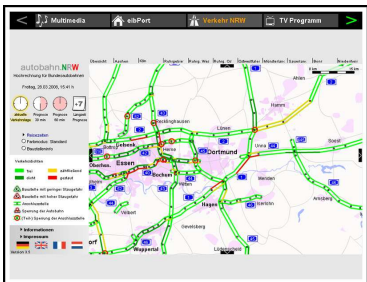

## Information at a glance

**Multimedia (UPnP)**

**Visualization**

**Weather**

**Traffic report**

The *HomeInformationTerminal* (HIT) is the information center of your home. Here you can use your Home automation system and control your multi-room audio system (UPnP). It is possible to integrate links to webpages or camera-streams. All this is accessible through a high quality graphical user interface with good ease of use.